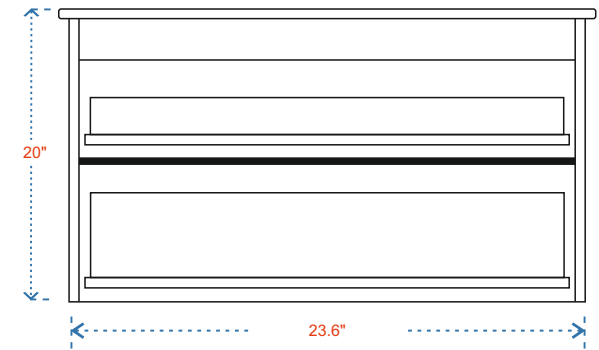

# ELKE 24"

CABINET  
23.6"x18.8"x20"

MIRROR  
28"x24"

(PLAN)

(BACK)