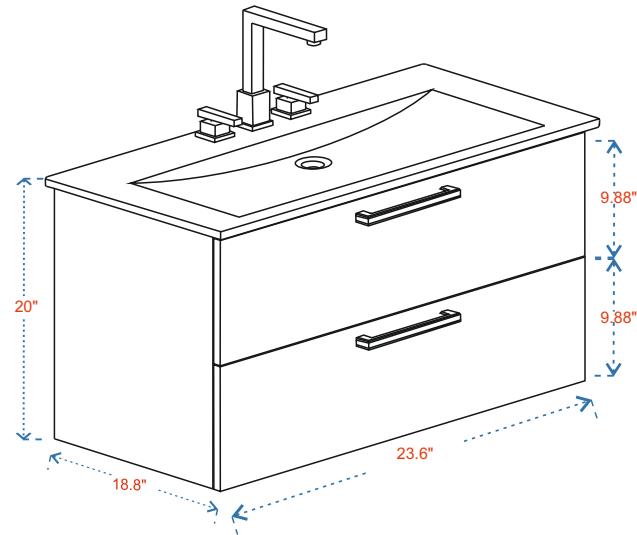

# ELKE 24"

CABINET  
23.6"x18.8"x20"

MIRROR  
28"x24"

(PLAN)

(BACK)