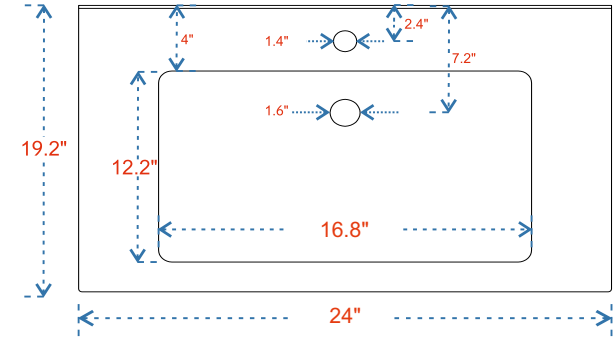

# ELKE 24"

CABINET  
23.6"x18.8"x20"

MIRROR  
28"x24"

(PLAN)

(BACK)