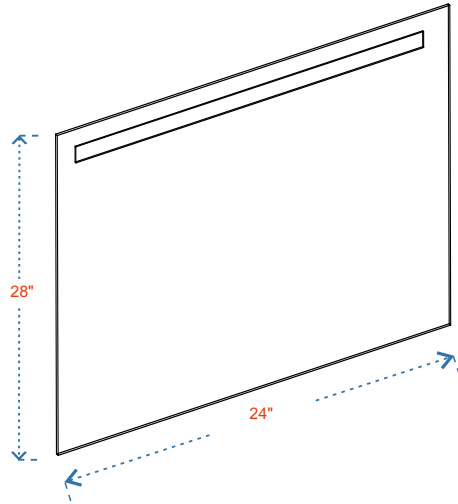

# ELKE 24"

CABINET  
23.6"x18.8"x20"

MIRROR  
28"x24"

(PLAN)

(BACK)